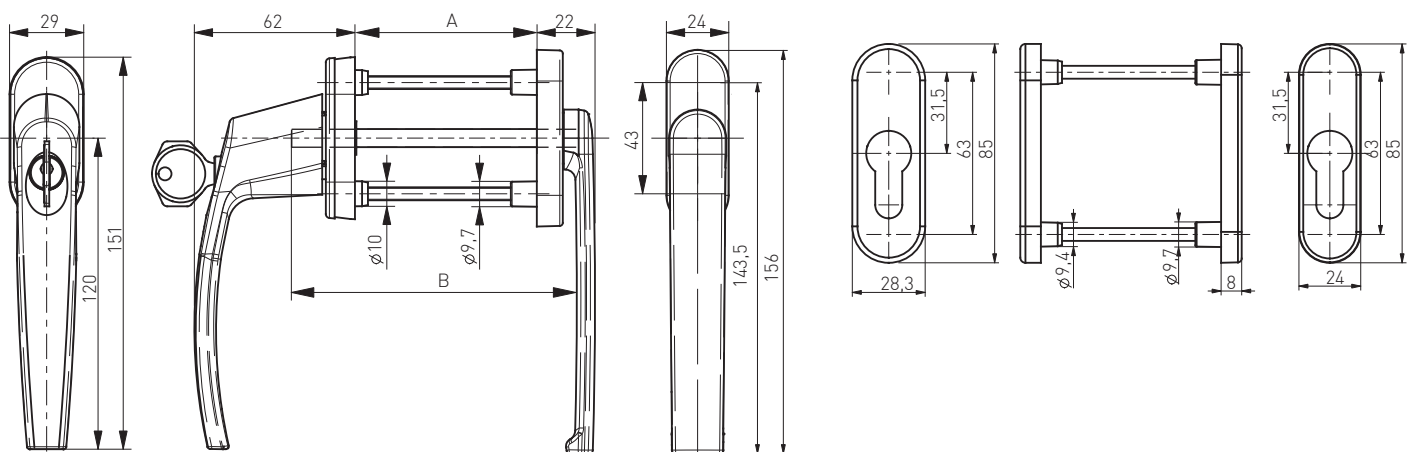

SILVER

TITAN

SATIN

RAL 7016

RAL 9001

B=A+37mm