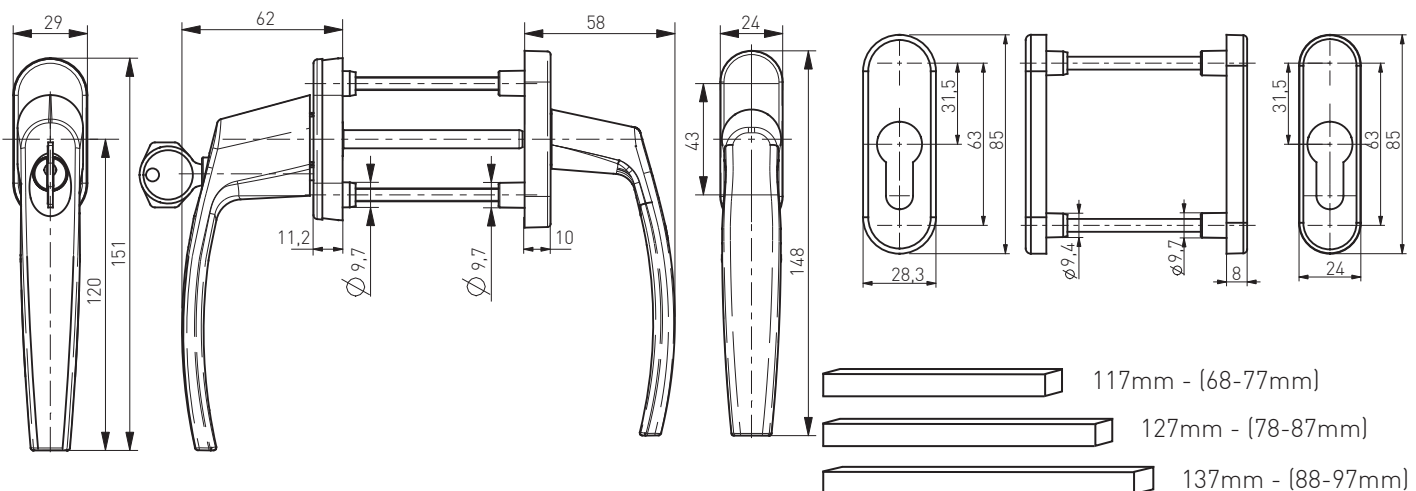

-N°: 193SILV0045

RAL 9016

RAL 8019

RAL 8017

RAL 8077

RAL 9005

RAL 8003

GOLD

SILVER

TITAN

SATIN

RAL 7016

RAL 9001