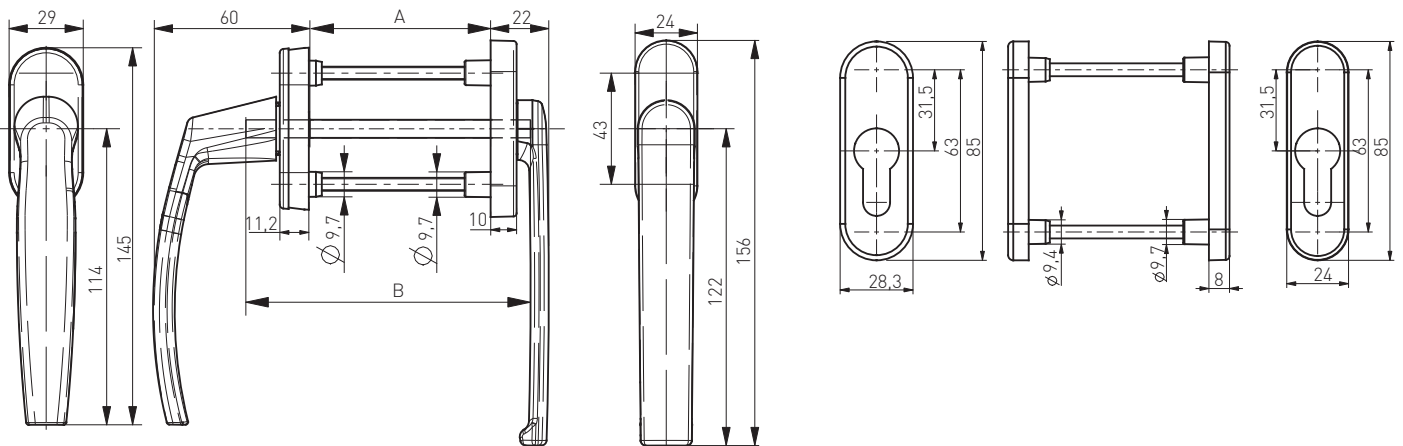

-N^o: 192SILV0045

RAL 9016

RAL 8019

RAL 8017

RAL 8077

RAL 9005

RAL 8003

GOLD

SILVER

TITAN

SATIN

RAL 7016

RAL 9001