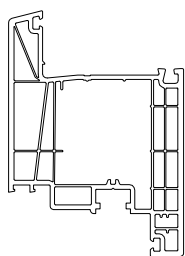

### Product line side-hung, tilt-and-turn & overlap window

HO8520

Tilt-and-turn window		Tilt-and-turn door		max. 2,2 m <sup>2</sup> max. 100 kg depending on the reinforcement
white	decor	white	decor	
1,50 m x 1,60 m		1,00 m x 2,40 m	1,00 m x 2,30 m	