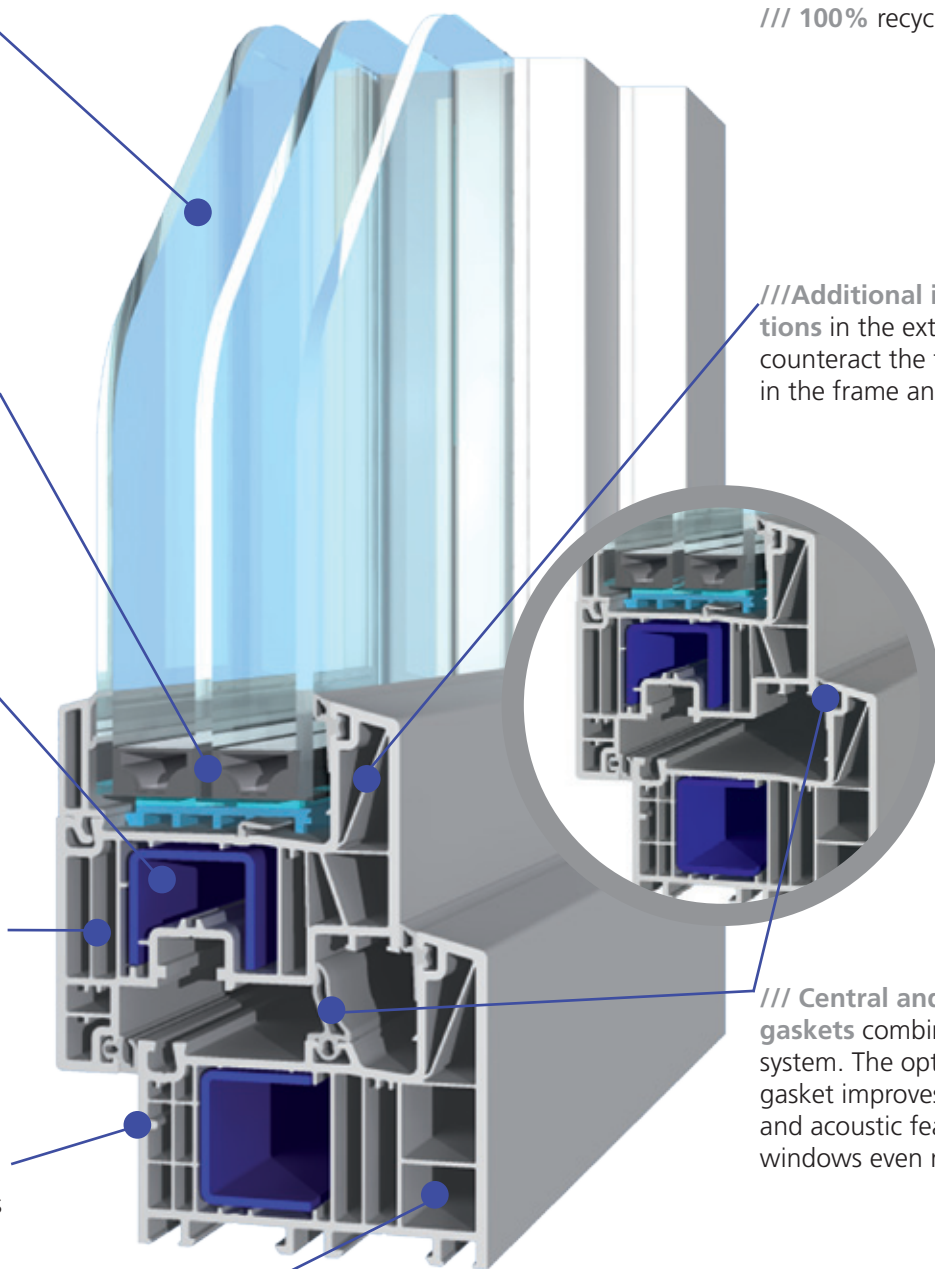

The innovative system is made up of both **the outside rebate gasket (AD)** together with an additional **central rebate gasket (MD)** for even better insulation features.

/// Installation depth of **82 mm** for use in new builds and renovation

/// **Elegant and classic** profile design, constructed in Germany

/// **Glazing possibilities of up to 52 mm.** The use of all customary insulating glass panes for heat and noise insulation as well as burglar resistance. By applying adhesive tape glazing strengths of up to 54 mm are possible

/// **100% recyclable**

/// **Deeper mounting of pane** for optimized heat insulation

/// **Additional internal sections** in the external overlap counteract the thermal load in the frame and sash

/// **Safe load bearing** even with heavy glass through large steel reinforcements

/// **6 profile chambers** in frame and sash ensure outstanding heat and noise insulation: U_f -value of $1.0 \text{ W}/(\text{m}^2\text{K})$ in the central gasket variety (MD) and $1.1 \text{ W}/(\text{m}^2\text{K})$ in the outside gasket (AD) implementation

/// **Safe fitting attachment** through additional screw pins

/// **Central and outside gaskets** combinable in one system. The optional central gasket improves the thermal and acoustic features of the windows even more

/// **Large dimensioned prechamber areas** for high thermal stability and optimal drainage

/// **Resource-efficient** through only using PVC when required