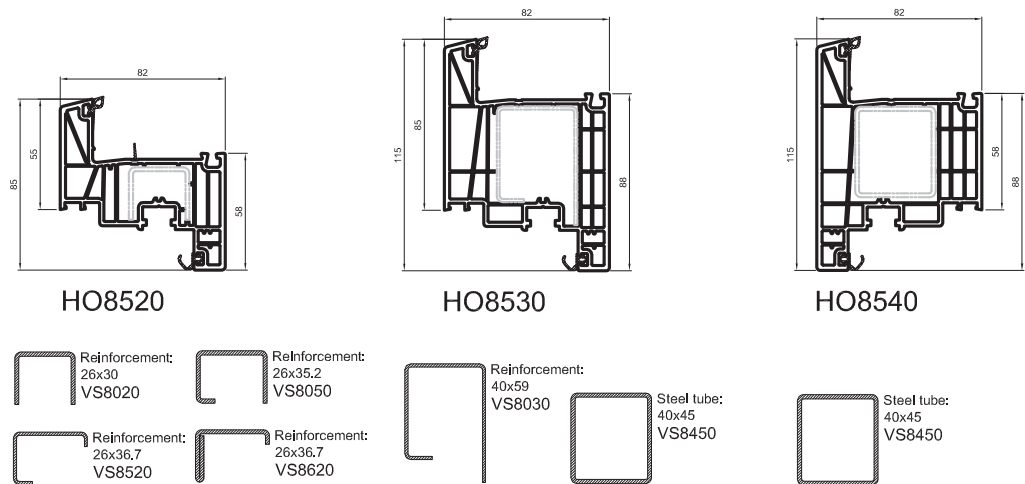

System bluEvolution: 82

System overview

Frames

Casements

Posts / Mullions

Overlap profiles