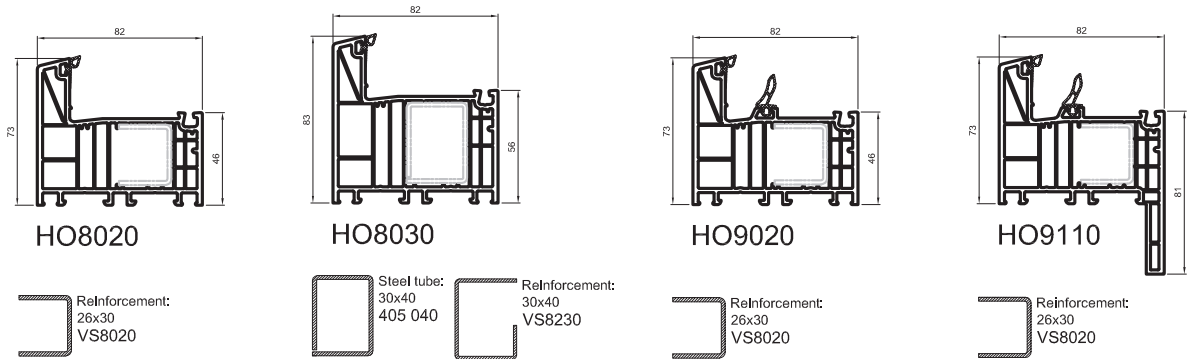

System bluEvolution: 82

System overview

Frames